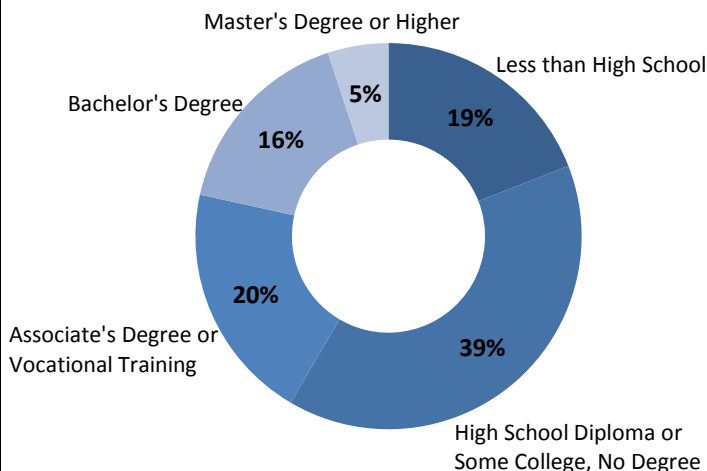

Real-Time Labor Demand: Prosperity Region 6

March 2017 Snapshot

Total Ads: **5,750**

Change / Month: **-3.0%**

Top Job Categories & Employers

Healthcare Practitioners Ads: 770	Ascension Health Ads: 170
Sales and Related Ads: 700	McLaren Health System Ads: 130
Administrative Support Ads: 580	Bob Evans Farms, Inc. Ads: 100
Transport. & Material Mvg. Ads: 480	McDonald's Corporation Ads: 80
Installation and Maintenance Ads: 380	Placement Management Center Ads: 60

Education Requirements

Top Occupations

Registered Nurses Ads: 320 Δ / Month: 13.9%
Truck Drivers Ads: 230 Δ / Month: -2.1%
Retail Salespersons Ads: 190 Δ / Month: 1.6%
Retail Sales Supervisors Ads: 140 Δ / Month: -16.1%
General Maintenance and Repair Workers Ads: 130 Δ / Month: 1.6%
Social and Human Service Assistants Ads: 110 Δ / Month: 4.6%
Customer Service Representatives Ads: 90 Δ / Month: 6.8%
Food Service Supervisors Ads: 90 Δ / Month: 0.0%
Coaches and Scouts Ads: 80 Δ / Month: 5.3%
Production and Operating Supervisors Ads: 80 Δ / Month: 23.0%